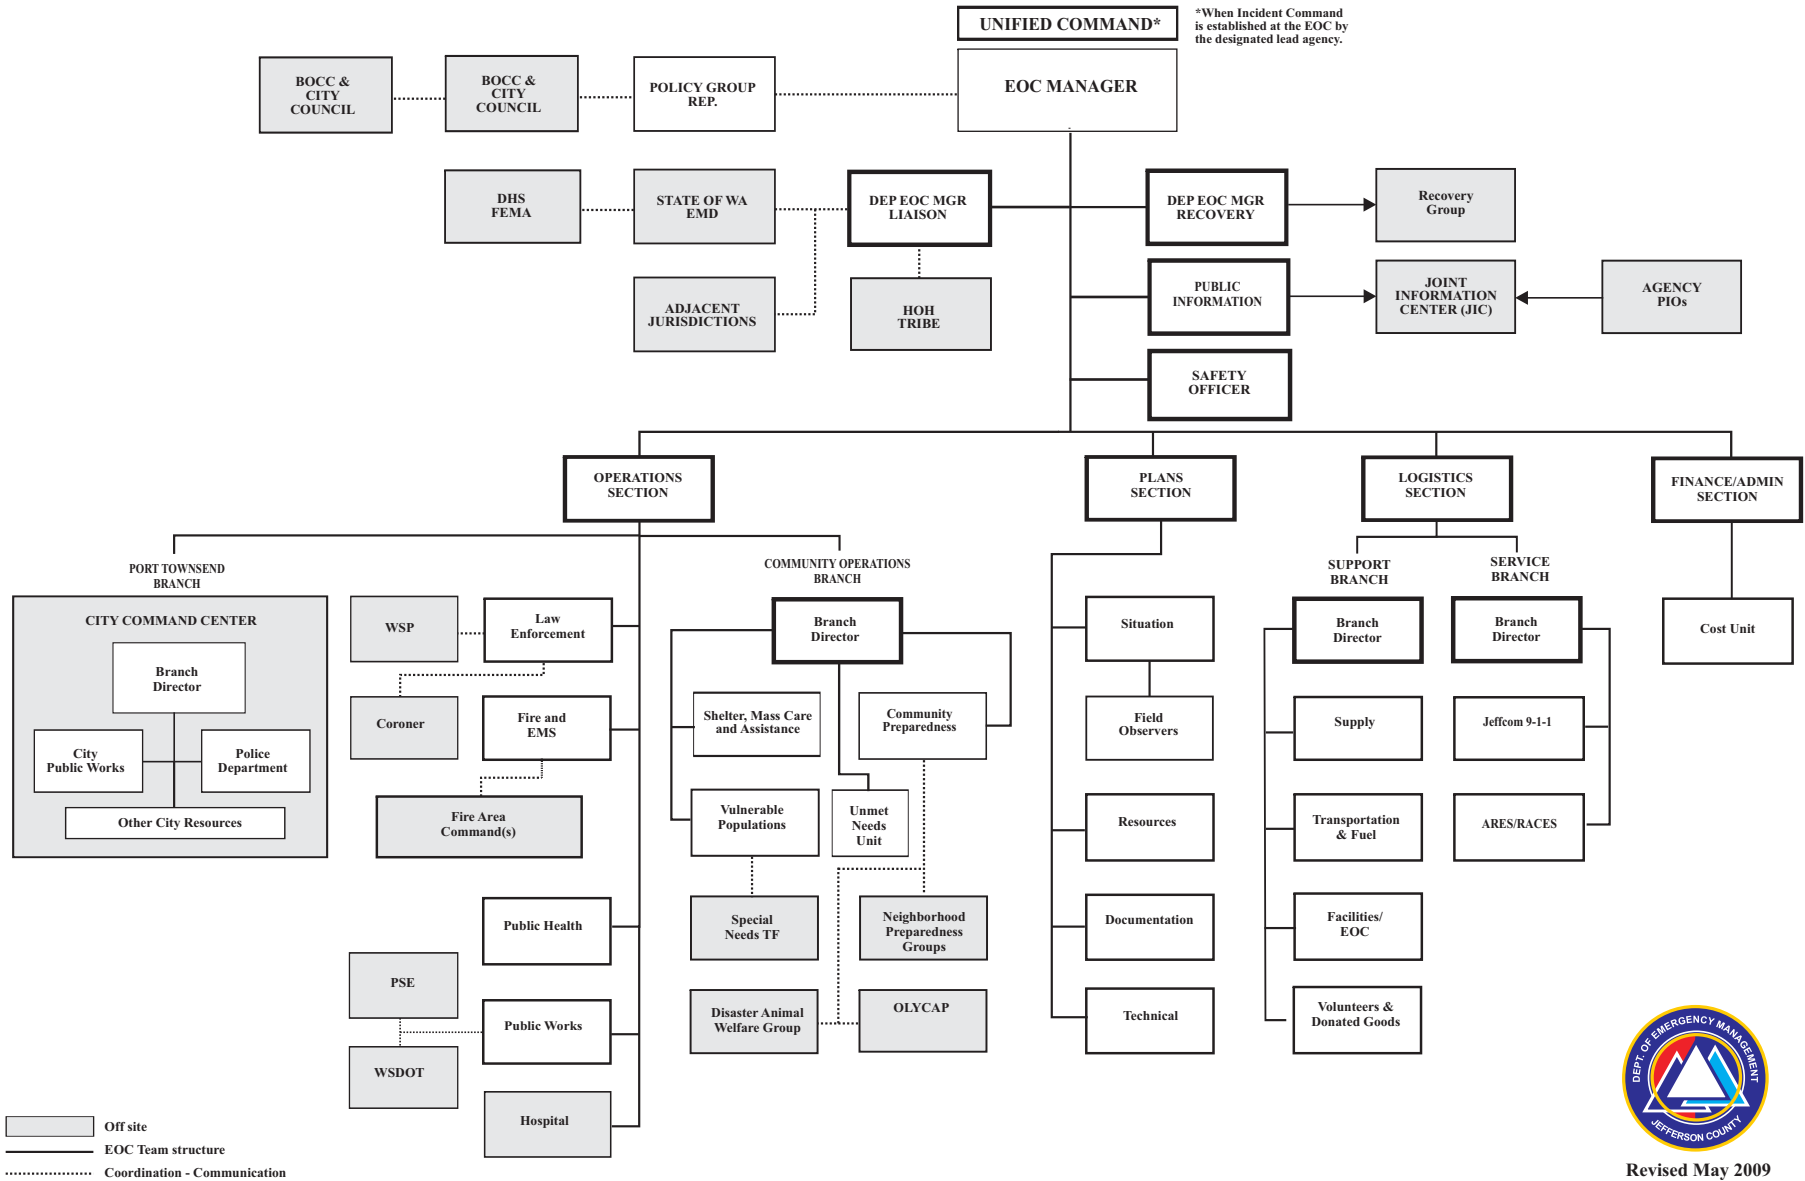

COORDINATION PLAN

JEFFERSON COUNTY EOC INCIDENT MANAGEMENT TEAM

Joint County/City Activation

Revised May 2009